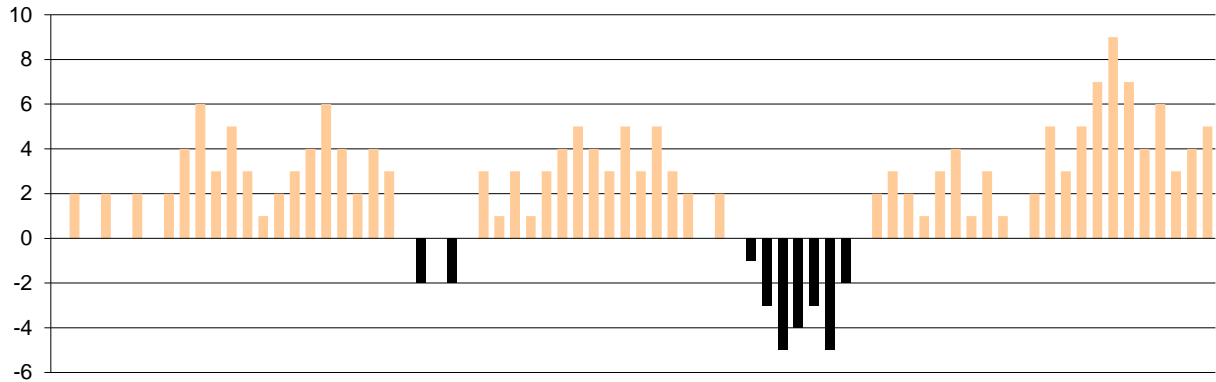

Starters - Subs ratio

Fastbreak Pts

Turnover Pts

Second Chance Pts

NOTES

Blank area for notes.

GRAPHIC STATS

SCORE EVOLUTION

SCORE DIFFERENCE

LARGEST SCORING RUN

LARGEST LEAD