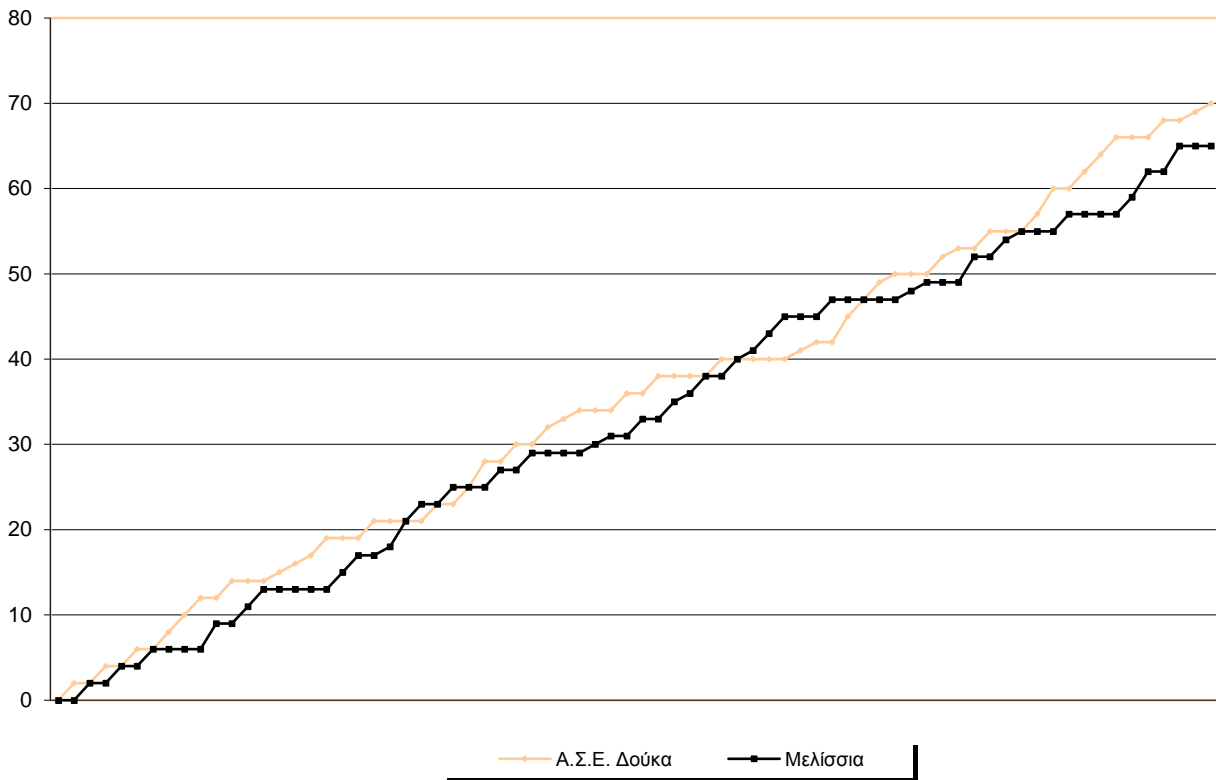

Starters - Subs ratio

Fastbreak Pts

Turnover Pts

Second Chance Pts

NOTES

Blank area for notes.

GRAPHIC STATS

SCORE EVOLUTION

SCORE DIFFERENCE

LARGEST SCORING RUN

LARGEST LEAD